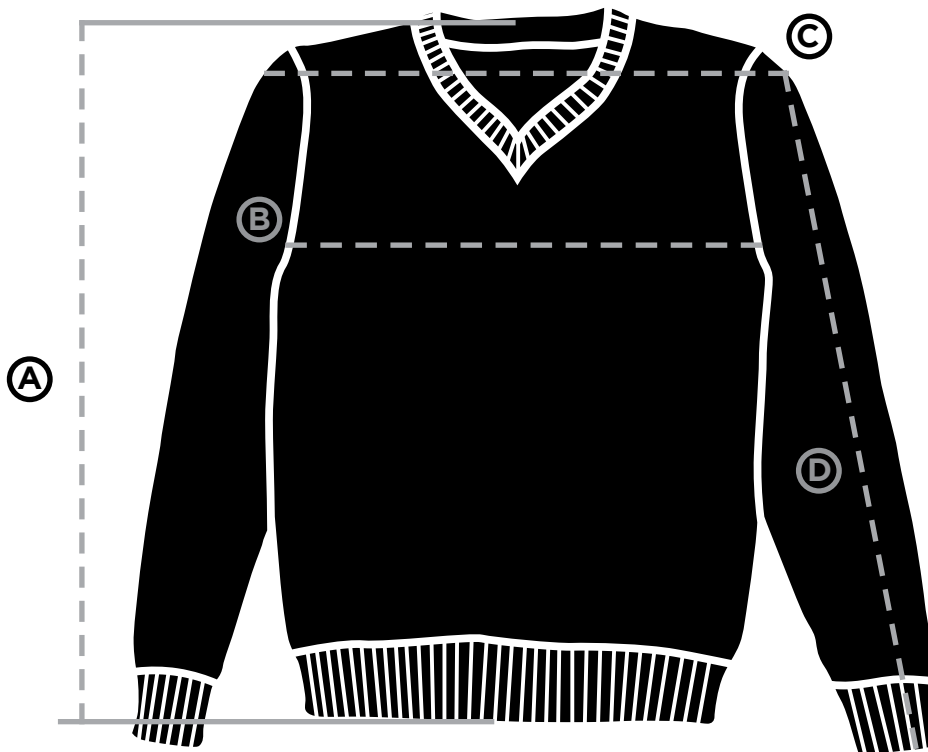

V-Neck Sweater Size Guide

The numbers below each size are the actual garment measurements in inches.

Boys	Size 3	Size 4	Size 5/6	Size 7/8	Size 10/12	Size 14/16	Size 18
A. Length - Center of Back	17 1/4	17 3/4	18 1/4	19	20 1/2	21	21 1/2
B. Chest - Around	24 1/2	26	28	31	34	36	38
C. Shoulders	9 1/2	10 1/2	11 3/4	13	14 1/2	16	17
D. Sleeve Length - Top of Sleeve	15 1/2	16 1/2	18 3/4	19 1/2	20 1/2	21 1/2	22 1/4

Adult - Mens	Size S	Size M	Size L	Size XL
A. Length - Center of Back	24 1/2	25 1/2	26 1/2	27 1/2
B. Chest - Around	40	42	44	46
C. Shoulders	18	19	20	20.5
D. Sleeve Length - Top of Sleeve	24 1/2	25	25 1/2	26

A = Length - Center of Back

B = Around Chest (all the way around)

C = Across Shoulders

D = Sleeve Length - Top of Sleeve