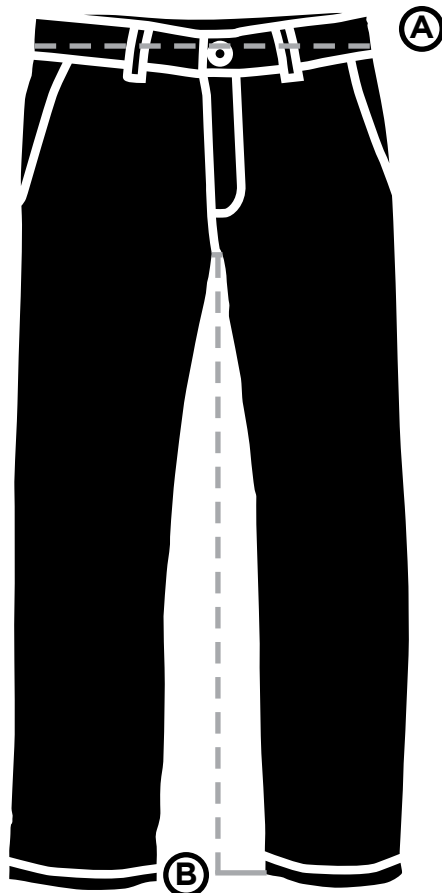

Charcoal Pants Size Guide

The numbers below each size are the actual garment measurements in inches.

*Please note that the measurement given for the waist size is without any adjustment. The waist can be adjusted to become smaller than this measurement but not larger.

Boys	Size 12	Size 14	Size 16
A. Waist - Adjustable*	26 3/4	27 1/2	28 3/8
B. Inseam	27	28 1/2	29 1/2

Mens	Size 29" x 30"	Size 29" x 32"	Size 29" x 34"	Size 30" x 30"	Size 30" x 32"	Size 30" x 34"	Size 32" x 30"
A. Waist - Adjustable*	29 1/8	29 1/8	29 1/8	31 1/8	31 1/8	31 1/8	32 1/2
B. Inseam	30	32	34	30	32	34	30

Mens	Size 32" x 32"	Size 32" x 34"	Size 34" x 32"	Size 34" x 34"	Size 36" x 32"	Size 36" x 34"	Size 38" Unhemmed
A. Waist - Adjustable*	32 1/2	32 1/2	35 7/8	35 7/8	37 5/8	37 5/8	39 3/8
B. Inseam	32	34	32	34	32	34	—

A = Waist

B = Inseam